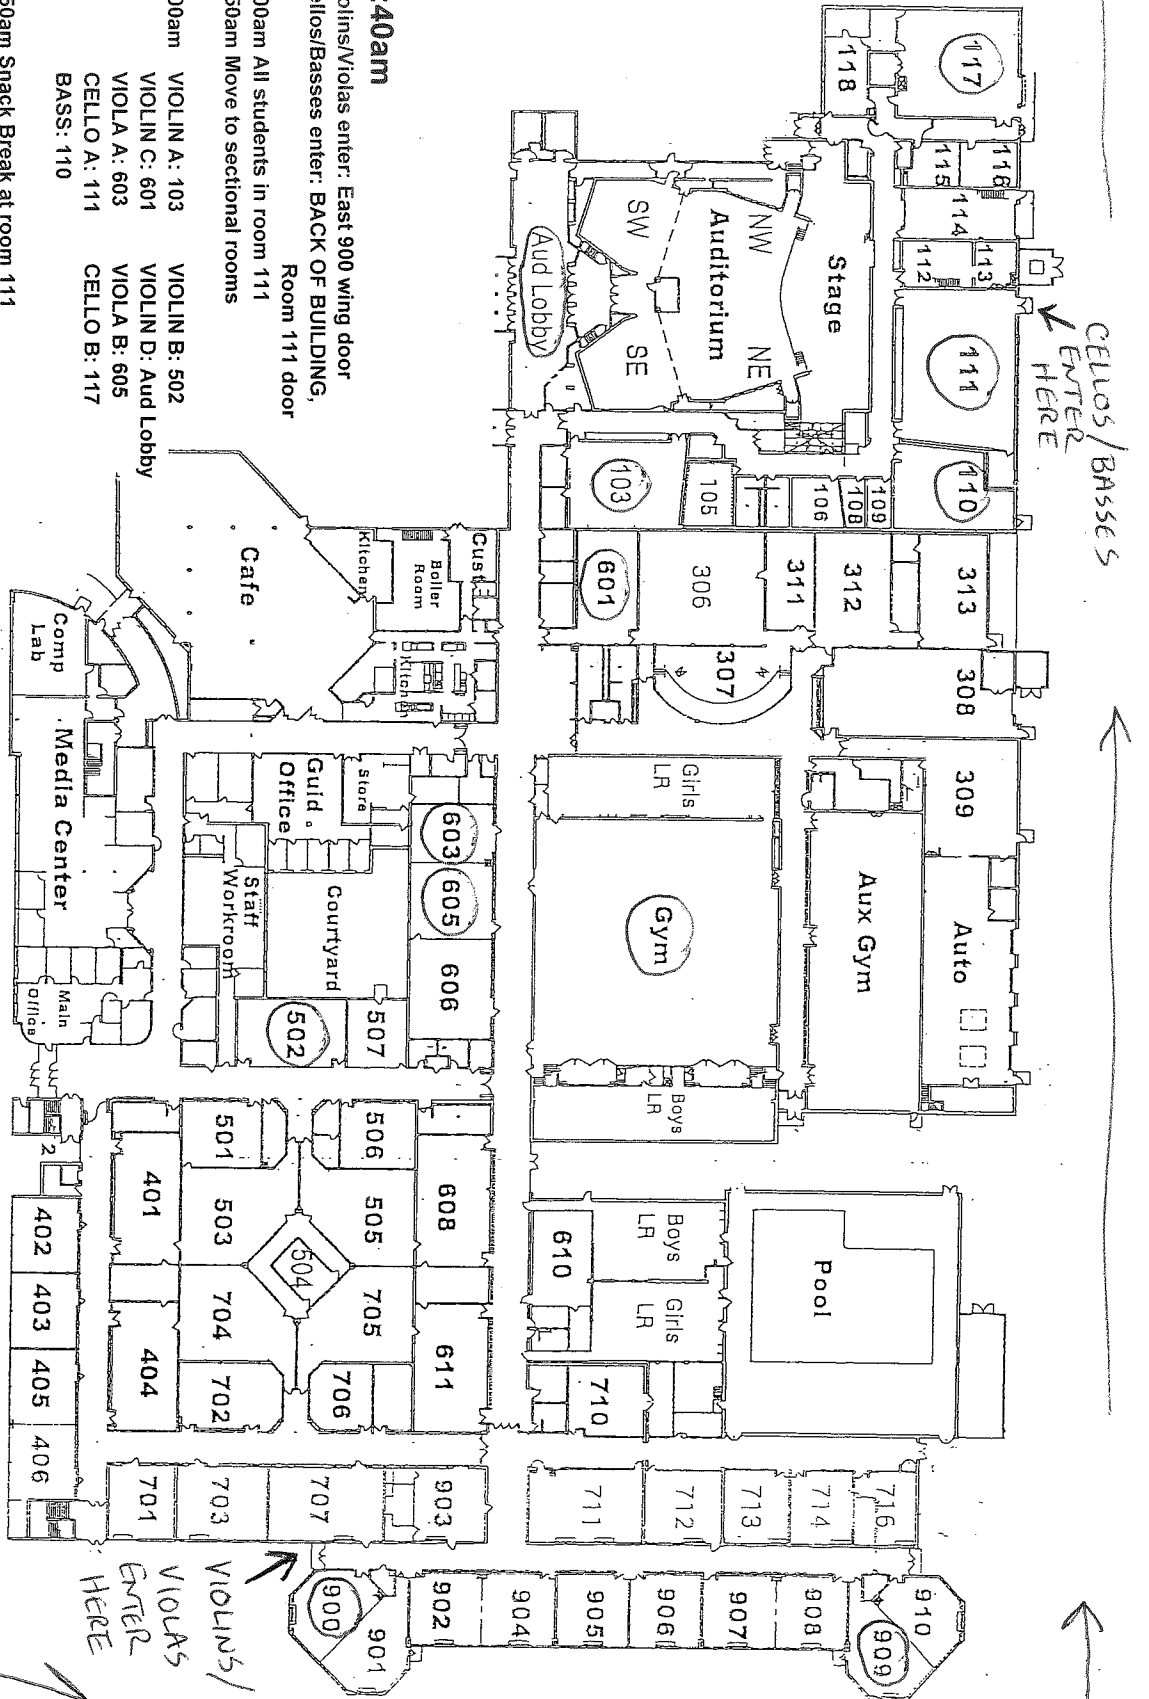

Parking Lot

- 7:40am
- 8:00am All students in room 111
- 8:50am Move to sectional rooms
- 9:00am
- 9:50am Snack Break at room 111
- 10:00am All students in room 111
- 10:40am Move to Gym
- 11:00am
- Concert in Gym

North Farmington HS Day For Strings Map

7th Grade

-----13 Mile Road----- school entrance