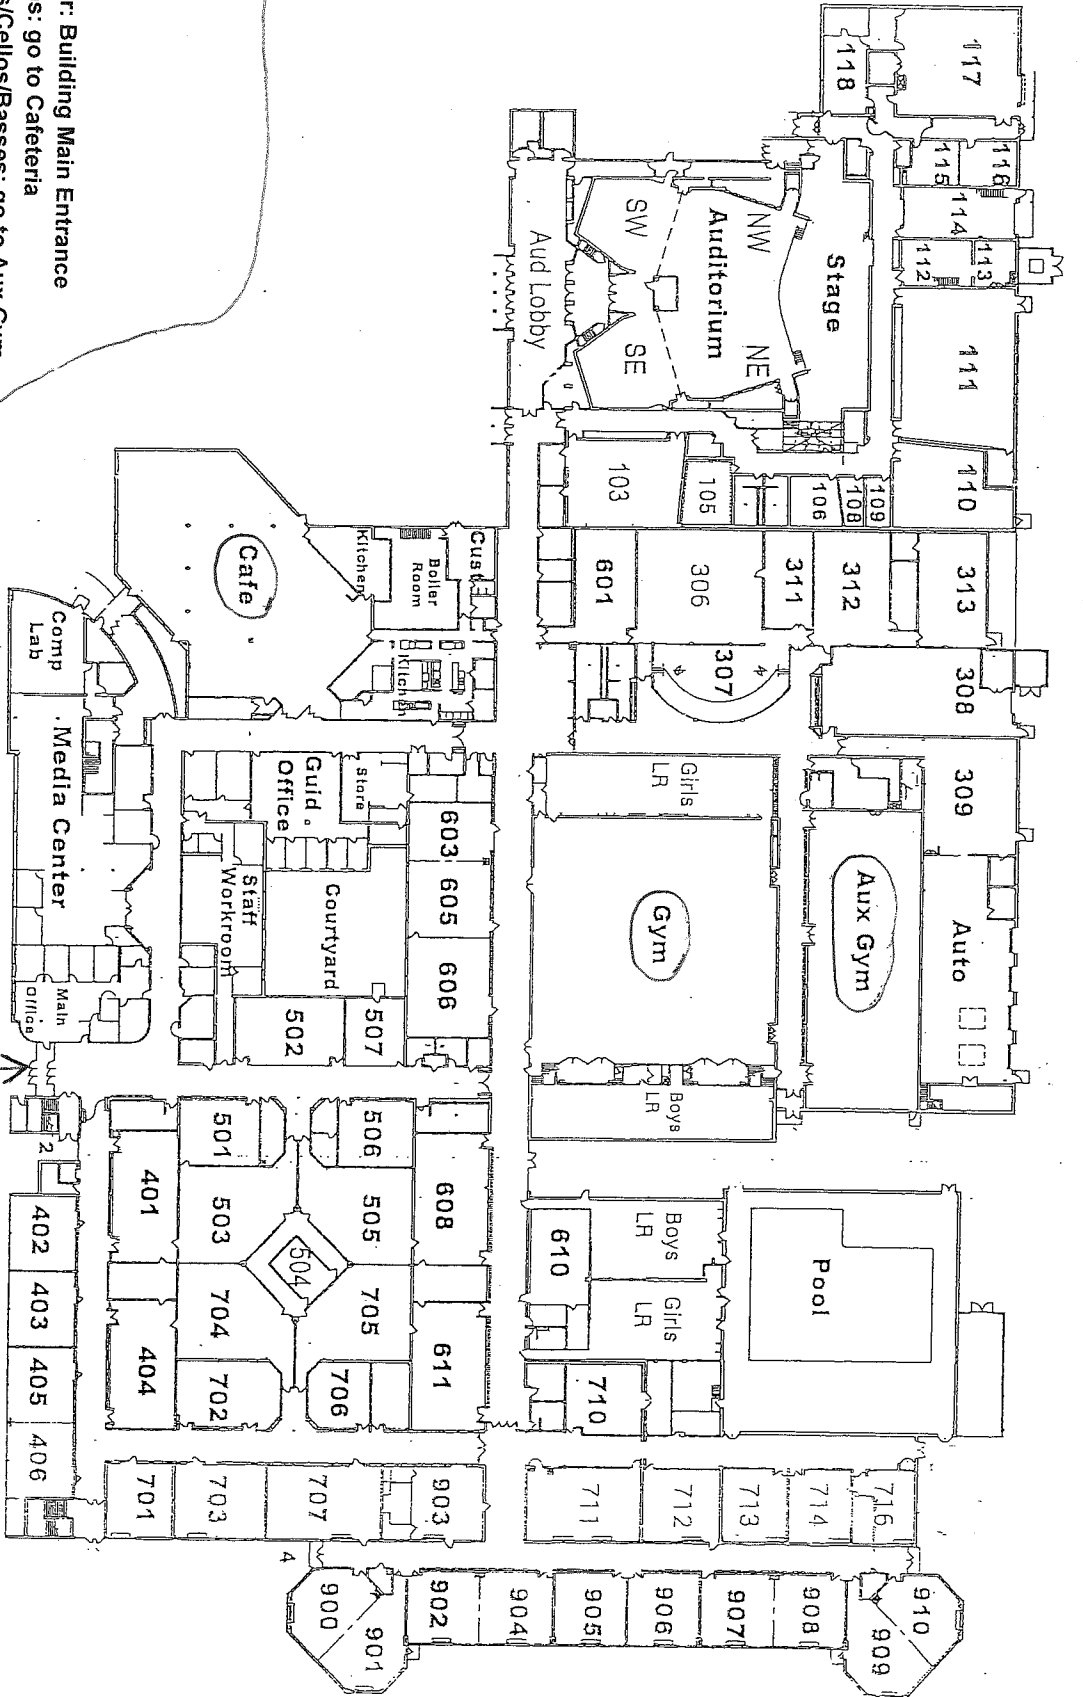

Parking Lot

12:45pm

Students enter: Building Main Entrance
 Violins: go to Cafeteria
 Violas/Cellos/Basses: go to Aux Gym

(Audience not allowed in Gym before 3:10pm)
3:30pm

Concert in Gym

6TH GRADE
 ENTER HERE

North Farmington HS Day For Strings Map

6th Grade

13 Mile Road school entrance