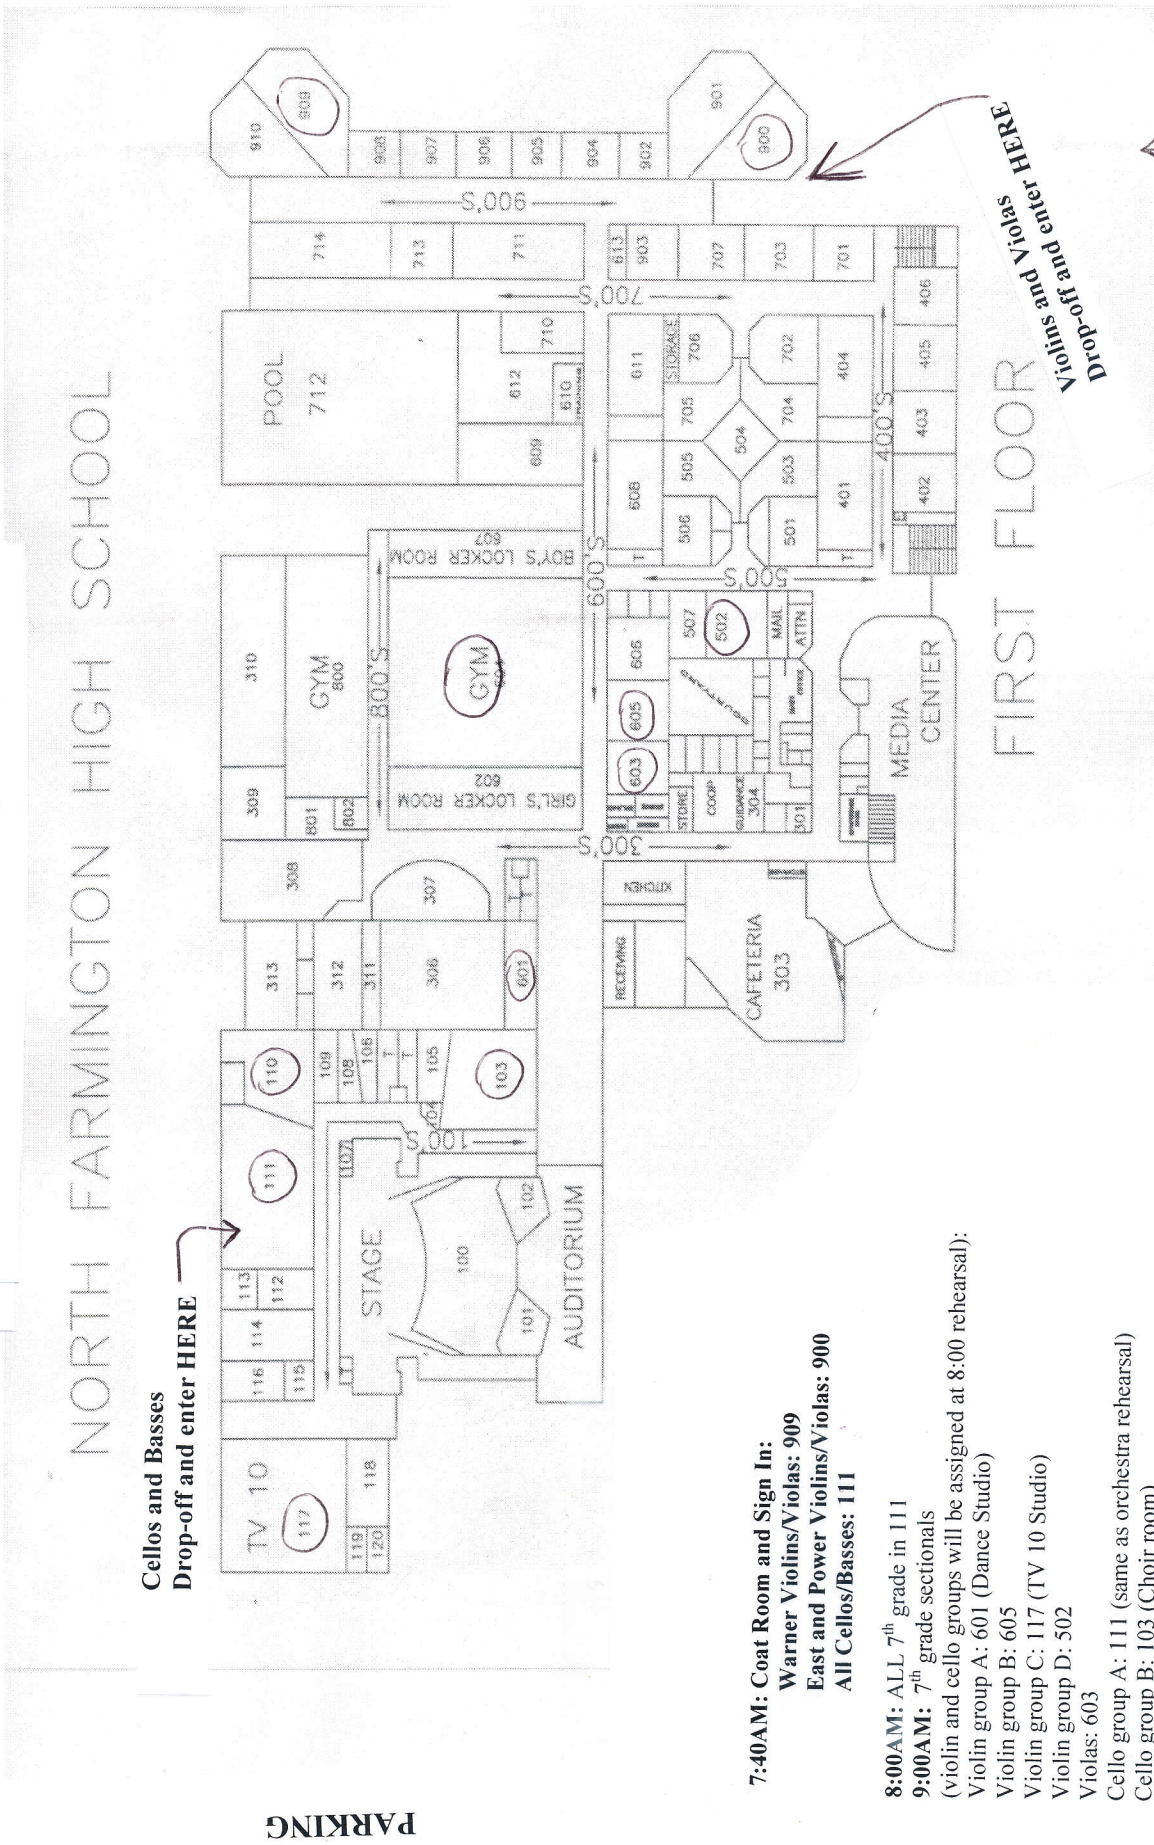

7th Grade Day for Strings Map
Students: Keep this map with you

Cellos and Bases
Drop-off and enter HERE

Violins and Violas
Drop-off and enter HERE

----- **13 Mile Road** ----- school entrance

7:40AM: Coat Room and Sign In:
Warner Viols/Violas: 909
East and Power Viols/Violas: 900
All Cellos/Bases: 111

10:00 AM: ALL 7th grade in 111
11:00 AM: Concert in Gym