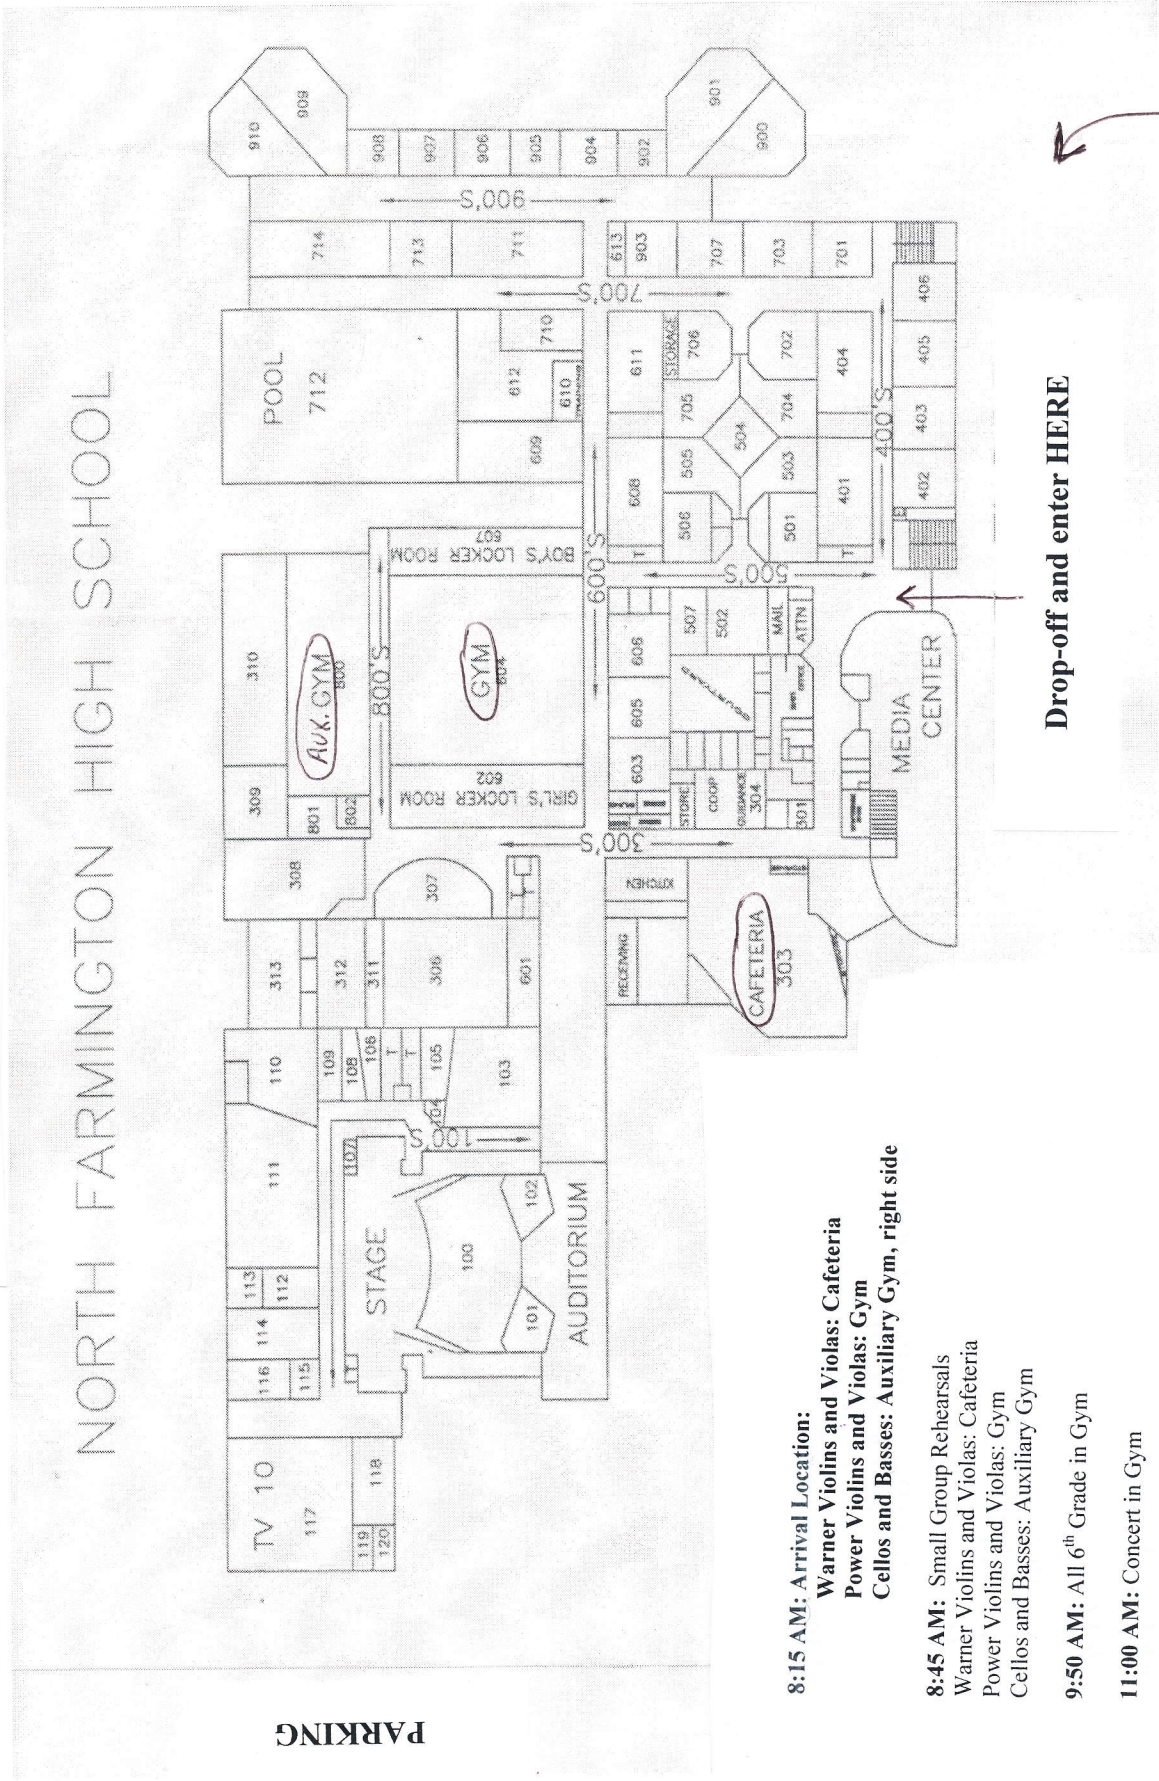

5th Grade Day for Strings Map
Parents: Keep this map with you

PARKING

8:15 AM: Arrival Location:
Warner Violins and Violas: Cafeteria
Power Violins and Violas: Gym
Cellos and Basses: Auxiliary Gym, right side

----- 13 Mile Road ----- school entrance